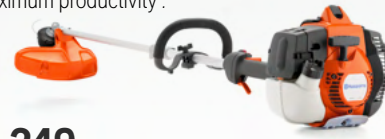

\$799 \$899 RRP

P 535RXT

34.6cc - 1.4kW - 47 cm Cutting Width - 6.7 kg
Professional brush cutter in the versatile 35 cc class, built for tough commercial use.

\$1,499 \$1,599 RRP

H 129LK Combi Unit

276cc - 0.85kW - 43cm Cutting Width - 4.7kg
Multi-purpose combi trimmer for homeowners with a powerful, easy to start engine and intuitive controls. Supplied standard with the trimmer attachment, this unit can be easily equipped with a number of optional attachments. *Optional Attachments from \$359.* (Edger)

\$569 RRP

P 525RJD Combi Unit

24.5cc - 1.0kw - 46cm cutting width - 4.9kg
Highly efficient, robustly built and versatile trimmer. Comes with a combi guard, trimmer head and grass blade, which allow you to handle a range of demanding work tasks.

\$869 RRP

P 535LK

34.6cc - 1.5kw - 5.8kg
High-powered, heavy duty professional combi trimmer with reliable X-Torq® engine. Quick connection system compatible with existing Husqvarna attachments for maximum versatility and maximum productivity.