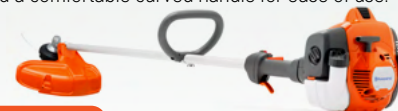

\$289 \$319 RRP

H 129C

276cc - 0.85kW - 43 cm Cutting Width - 4.5 kg
Make tough jobs easy. A robust curved shaft trimmer that combines high power with a focus on ease of use.

\$409 \$449 RRP

L 325L

276cc - 0.85kW - 43 cm Cutting Width - 5.0 kg
Straight shaft grass trimmer with SmartStart®. Tap 'N Go™ trimmer head, high torque bevel gear and a comfortable curved handle for ease of use.