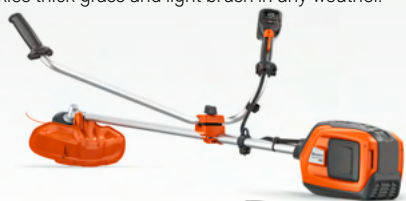

An efficient battery brushcutter that is convenient to use over longer periods and has the performance to handle thick and heavy grass.

FREE!
36V Battery*

\$729 SKIN ONLY
RRP

L 325iR

36V - Cutting width 42cm - 3.5kg (excl. battery)

Pro-grade battery brushcutter that effectively tackles thick grass and light brush in any weather.

FREE!
36V Battery*

\$739 SKIN ONLY
RRP

L 325iLK

36V - Cutting width 42cm - 3.4kg (excl. battery)

Well balanced, high-performance, battery-powered combi trimmer.