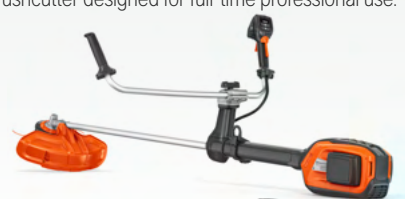

FREE!
36V Battery*

$969 SKIN ONLY
RRP

CLICK + COLLECT

SHOP ONLINE COLLECT IN-STORE