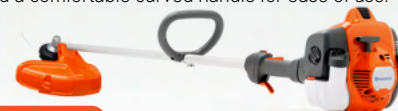

\$289 \$319 RRP

H 129C

276cc - 0.85kW - 43 cm Cutting Width - 4.5 kg
Make tough jobs easy. A robust curved shaft trimmer that combines high power with a focus on ease of use.

\$409 \$449 RRP

L 325L

276cc - 0.85kW - 43 cm Cutting Width - 5.0 kg
Straight shaft grass trimmer with SmartStart®. Tap 'N Go™ trimmer head, high torque bevel gear and a comfortable curved handle for ease of use.