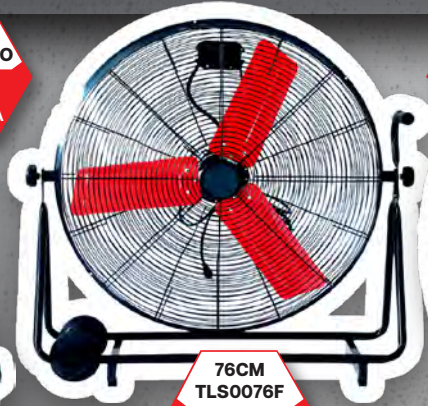

76CM
TLS0076WO
\$320
 EA
 INC GST

76CM
TLS0076F
\$320
 EA
 INC GST

106CM
TLS0106
\$735
 EA
 INC GST

OSCILLATING

76CM
TLS0076PO
\$335
 EA
 INC GST

FAN STOCK IS SEASONAL

Your local serious tool stockist:

Every effort has been made to ensure all advertised items are correct and available in reasonable quantities prior to this publication. Prices are current for the advertised period and available while stocks last. No rain checks are available. Not all items stocked in all stores and can be ordered in upon request. All prices displayed include GST.